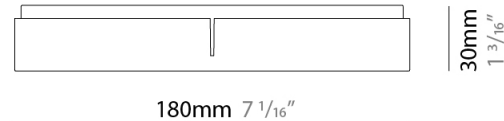

GENERAL

Series: PN
Subseries: PN Square
Brand: Ivela
Division: Exterior
Mounting Type: Surface
Mounting Location: Ceiling
Subcategory: Downlight

PHYSICAL

Shape: Rectangle
Length (mm): 180
Length (in): 7 1/16"
Width (mm): 180
Width (in): 7 1/16"
Height (mm): 30
Height (in): 1 3/16"
Light Distribution: Direct
Weight (kg): 1.2
Weight (lbs): 2.64
Screws: No visible screws
Diffuser: Opal Polycarbonate
Fixture Finish: WHI / BLK / SIL
Fixture Material: Aluminum Die Cast

ELECTRICAL

Lamp Type: LED
Input Wattage (W): 15.3
Total Output Wattage (W): 12.6
Dimming: Non-Dimmable
Driver Included: Yes
Driver Location: Integrated
Driver Class: Class 2
Input Voltage (V): 120
Constant Current (MA): 350
Upon Request: (See components [IP65 or higher enclosure to be supplied by others]) Remote: 0-10Vdc dimming / Phase dimming 120Vac only / Non-dimming 120/277Vac

LED

Color Temperature (°K): 3000
Max. Delivered Lumen (lm): 1453
CRI: >85 CRI
Efficiency (%): 85.5
Lamp Life (hrs): 50000

OPTICAL

Optic°: 110
Beam Angle: Symmetric
Adjustability: Fixed

RATINGS AND CERTIFICATIONS

Certified By: Certified for North American Standards
IP rating: IP41 (Damp)
IK Rating: IK08

PROJECT	_____
TYPE	_____
SPECIFIER	_____
QUANTITY	_____
DATE	_____

180mm 7 1/16"

30mm
1 3/16"

77mm 3 1/16"