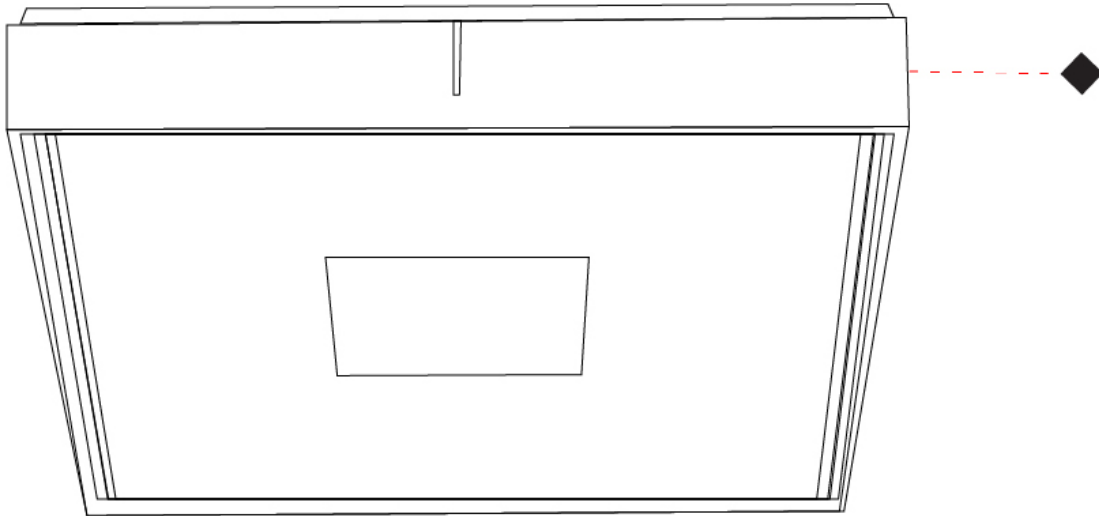

PN SQUARE SURFACE

E5C005-

PROJECT

TYPE

SPECIFIER

QUANTITY

DATE

E