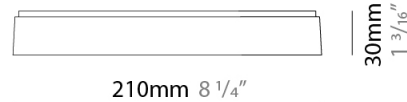

PROJECT
TYPE
SPECIFIER
QUANTITY
DATE

PN ROUND SURFACE

E5C000-

base number   Finish
Options

1. To build a product code in our configurator select the specify button on the base model # product page
2. To build a manual product code on this datasheet choose from the options listed below in blue font and add the suffix to the base model #

GENERAL

Series: PN
Subseries: PN Round
Brand: Ivela
Division: Exterior
Mounting Type: Surface
Mounting Location: Ceiling
Subcategory: Downlight

PHYSICAL

Shape: Round
Diameter (mm): 210
Diameter (in): 8 1/4
Height (mm): 30
Height (in): 1 3/16
Light Distribution: Direct
Weight (kg): 1.2
Weight (lbs): 2.64
Diffuser: Opal Polycarbonate
Fixture Finish: WHI / BLK / SIL
Fixture Material: Aluminum Die Cast

ELECTRICAL

Lamp Type: LED
Input Wattage (W): 15.3
Total Output Wattage (W): 12
Dimming: Non-Dimmable
Driver Included: Yes
Driver Location: Integrated
Driver Class: Class 2
Input Voltage (V): 120
Constant Current (MA): 350
Upon Request: (See components [IP65 or higher enclosure to be supplied by others]) Remote: 0-10Vdc dimming / Phase dimming 120Vac only / Non-dimming 120/277Vac

LED

Number of LEDs: 1
Color Temperature (°K): 3000
Max. Delivered Lumen (lm): 1538
CRI: >85 CRI
Efficiency (%): 85.5
Lamp Life (hrs): 50000

OPTICAL

Optic°: 120
Adjustability: Fixed

RATINGS AND CERTIFICATIONS

Certified By: Certified for North American Standards
IP rating: IP41 (Damp)
IK Rating: IK08

1.1 Kg /
2.42 lbs